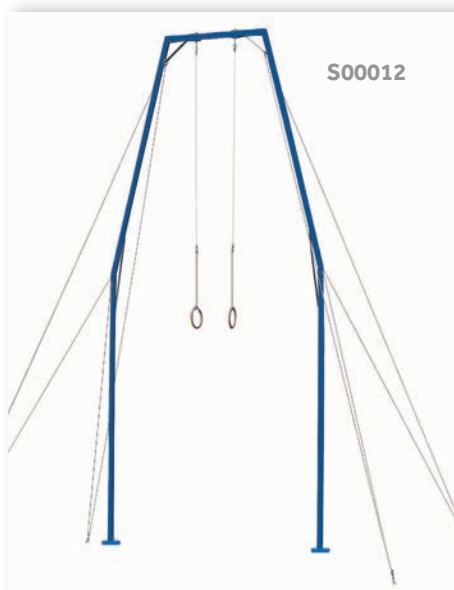

S00006

S00006

Coppia funi di nylon con snodi per anelli
(anelli compresi)
*Pair of jointed nylon ropes suitable for
rings (rings included)*

S00008

S00008

Mensola a muro per sospensione anelli
ad altezza fissa (anelli e funi esclusi)
*Wall mounted support sustaining rings
at fixed height (rings and ropes not
included)*

S00010

S00010

Mensola a muro per sospensione
anelli ad altezza regolabile (anelli e funi
esclusi)
*Wall mounted support sustaining rings
at adjustable height (rings and ropes not
included)*

S00012

S00012

Castello per anelli di acciaio
verniciato (anelli e funi esclusi)
*Varnished steel rings' frame
(rings and ropes not included)*