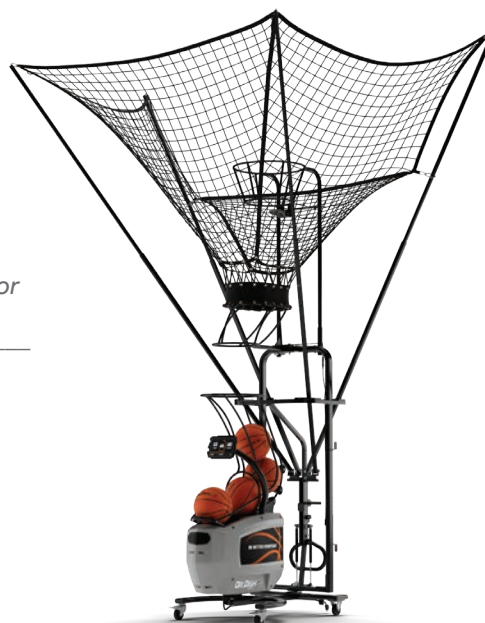

Articoli allenamento basket Training accessories for basket

S04293

Macchina spara palloni Dr Dish
modello Rebel (livello base)
*Dr Dish balls shooting machine for
basket, model Rebel (entry level)*