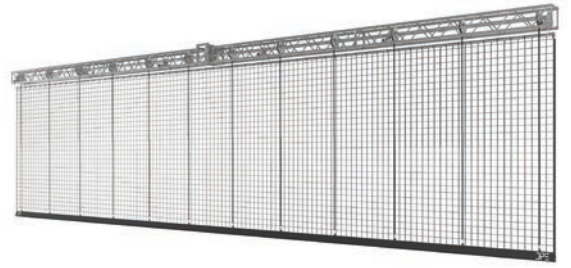

S07606

Rete divisoria e di protezione per campi gioco a maglia cm 10x10 per tutta l'altezza, scorrimento verticale con funzionamento elettrico

Play-courts dividing and protective netting, mesh 10x10 cm, for the whole height, closing to the ceiling by electric motor