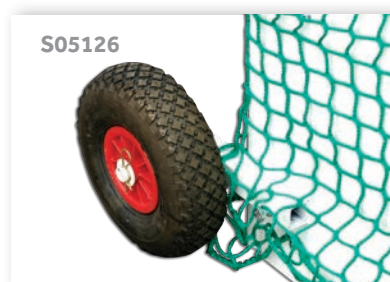

S05126

S05126

Coppia ruote gommata per trasporto porte hockey su prato
Pair of rubber wheels for field hockey goals