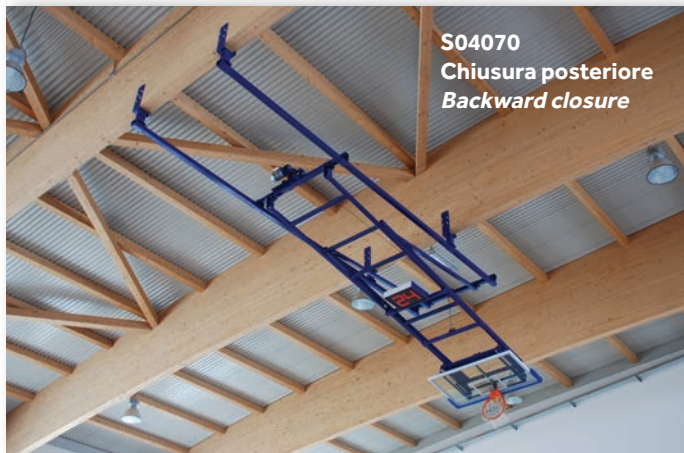

S04070
Chiusura posteriore
Backward closure

S04070

✓ EN1270 tested

Impianto basket Top a soffitto chiudibile frontalmente o posteriormente verso l'alto, motorizzato, struttura realizzata a disegno, tabelloni in cristallo temperato su telaio con protezione, canestri reclinabili e retine; omologato FIBA per competizioni di 2° livello
Roof mounted forward or backward up folding motorized basketball backstops Top, customized construction, tempered glass backboards on steel frame with pad, reclining rings and nets; FIBA approved for 2nd level competitions