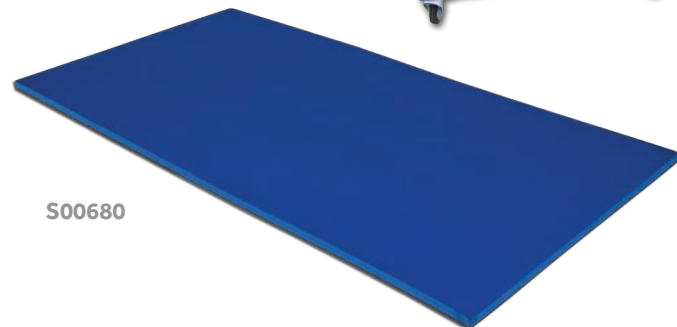

Spare cover for mats equipped with breather holes, handles and zip, slip-proof bottom side

S00676**S00676**

Carrello porta materassi in acciaio verniciato, cm 200x100, mobile su ruote

Varnished steel mat trolley, 200x100 cm, mobile on wheels

S00678

Carrello verticale porta materassi in acciaio verniciato, mobile su ruote

Vertical mat trolley made in varnished steel, mobile on wheels

S00678**S00680****S00680**

Tappeto GYM MAT in polietilene a cellula chiusa, fondo antiscivolo, cm 200x100x3