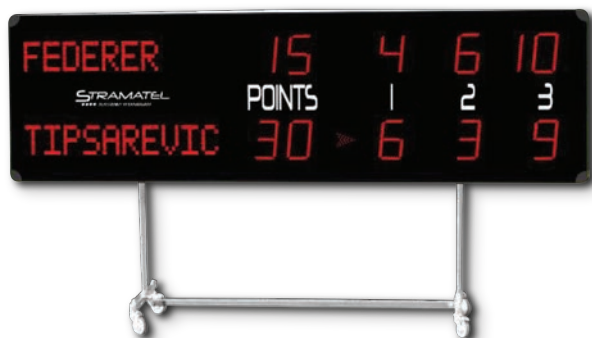

S04937

S04936

NEW

Tabellone elettronico segnapunti tennis per esterno, 452RTX ALPHA con visualizzazione nomi giocatori, dimensioni cm 240x70. Completo di console
Outdoor electronic scoreboard for tennis, 452RTX ALPHA visualizing players' names, dimensions cm 240x70. Including control panel

S04937

NEW

Carrello per sostegno e trasporto tabelloni elettronici segnapunti tennis per esterno
Wheeled stand for storing and moving outdoor electronic scoreboard for tennis