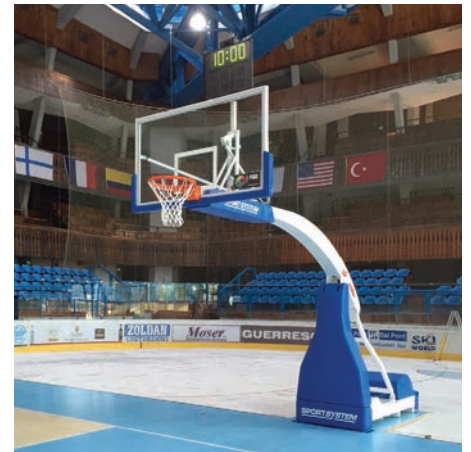

NOTE

Gli impianti basket delle linee **Hydroplay** e **Easyplay** sono personalizzabili nella scelta dei colori, a richiesta.

*Portable basketball backstops of **Hydroplay** and **Easyplay** lines can be customized on colors combination, on demand.*