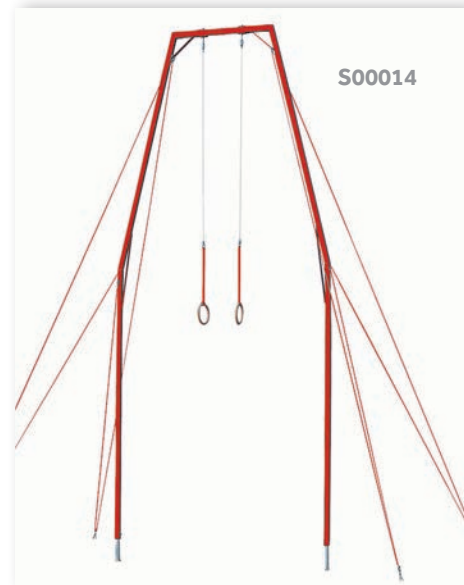

S00006

S00006

Coppia funi di nylon con snodi per anelli
(anelli compresi)
*Pair of jointed nylon ropes suitable for
rings (rings included)*

S00008

S00008

Mensola a muro per sospensione anelli
ad altezza fissa (anelli e funi esclusi)
*Wall mounted support sustaining rings
at fixed height (rings and ropes not
included)*

S00010

S00010

Mensola a muro per sospensione
anelli ad altezza regolabile (anelli e funi
esclusi)
*Wall mounted support sustaining rings
at adjustable height (rings and ropes not
included)*

S00012

S00012

Castello per anelli di acciaio
verniciato (anelli e funi esclusi)
*Varnished steel rings' frame
(rings and ropes not included)*