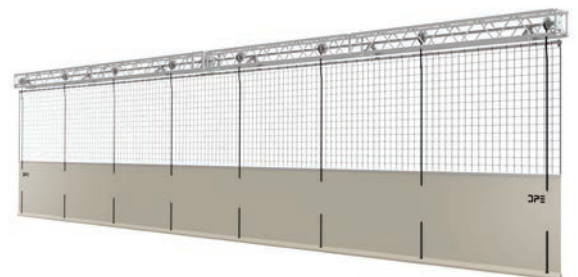

S07603

Tenda divisoria combinata per campi gioco realizzata in materiale sintetico ignifugo a singolo telo per cm 270 da terra e rete a maglia cm 10x10 per la restante altezza, scorrimento verticale con funzionamento elettrico

Play-courts combined dividing curtain made of synthetic fireproof PVC, single layer, for 270 cm on bottom part and 10x10 cm net on upper side, closing to the ceiling by electric motor