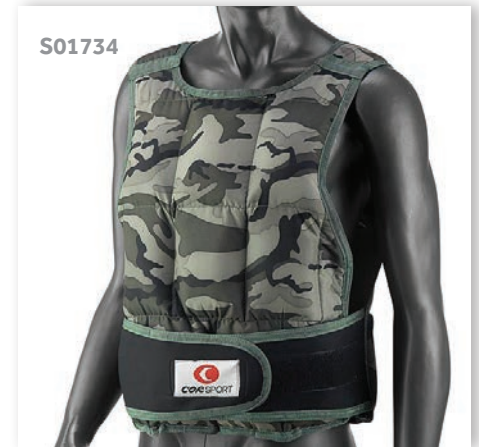

S01734

S01734

Giubbino zavorrato, peso graduabile
fino a kg 10
*Dead weight vest, adjustable weight up
to 10 kg*

34

Articoli per boxe - *Boxing equipment*