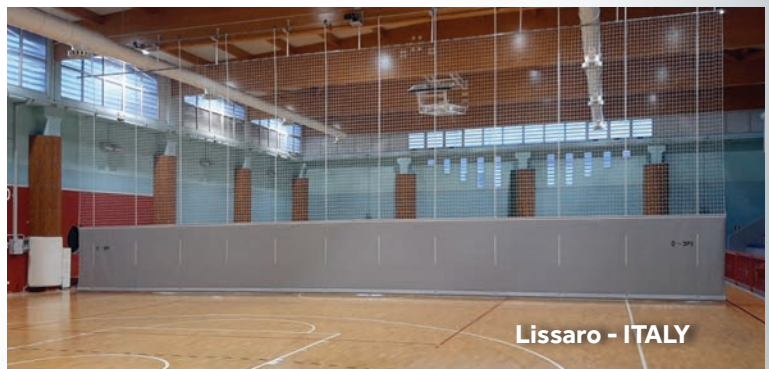

Caorle - ITALY

Lissaro - ITALY

S07620

Pannello divisorio in PVC colorato su struttura di supporto in acciaio verniciato e zincato con sistema telescopico di regolazione dell'altezza, mobile su ruote (con freno), lunghezza cm 300 ed altezza massima cm 220

Colored PVC dividing panel with varnished and galvanized steel structure telescopically adjustable in height, mobile on wheels (with brake), length 300 cm with maximum height 220 cm