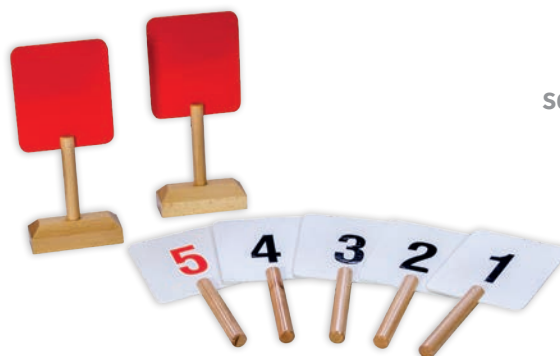

S04272

S04272

Serie palette in legno per indicazione manuale dei falli di squadra, compresi supporti
Set of wooden plates with supports for manual indication of teams' fouls