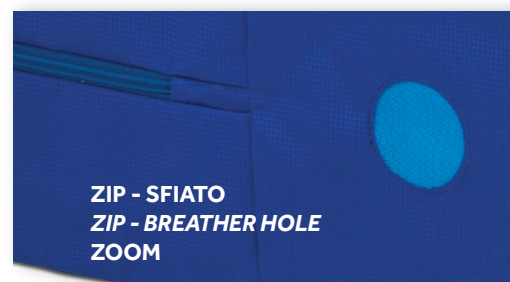

NOTE

Materassi con rivestimento composito a prevalenza di PVC "Carbon", resistente alla trazione, alla rottura ed alla lacerazione secondo la norma UNI4818, resistente al fuoco in classe 2 secondo la norma UNI9475, con trattamento antibatterico. Dotati di maniglie in PVC, zip e sfiati (per materassi con spessore superiore a cm 10). Interno in gomma espansa con densità "d." variabile in base al diverso spessore del materasso (densità 80 per materassi con spessore cm 5, densità 60 per materassi con spessore cm 10, densità 16 per materassi con spessore superiore a cm 10). Per densità si intende il rapporto kg/m³.

Gym mats are covered by a composite PVC fabric "Carbon", resistant to traction, breakage and laceration complying to UNI4818 standard, and fireproof resistant class 2 complying to UNI9475 standard, anti-bacterial treated. Equipped with PVC handles, zip and breather holes (on mats with thickness over 10 cm). The interior is made of expanded foam with different densities "d." depending on the sheet's thickness (density 80 for mats with thickness 5 cm, density 60 for mats with thickness 10 cm, density 16 for mats with thickness over 10 cm). Density corresponds to ratio kg/m³.

Rivestimento disponibile anche di colore **giallo**, **verde** e **rosso**.

PVC fabric also available in yellow, green and red.

S00604

Materasso d. 80, cm 200x100x5

Mat d. 80, 200x100x5 cm

S00606

Materasso d. 80, cm 200x100x5 fondo antiscivolo

Mat d. 80, 200x100x5 cm, slip-proof bottom side

S00608

Materasso d. 60, cm 200x100x10

Mat d. 60, 200x100x10 cm

S00610

Materasso d. 60, cm 200x100x10 fondo antiscivolo

Mat d. 60, 200x100x10 cm, slip-proof bottom side