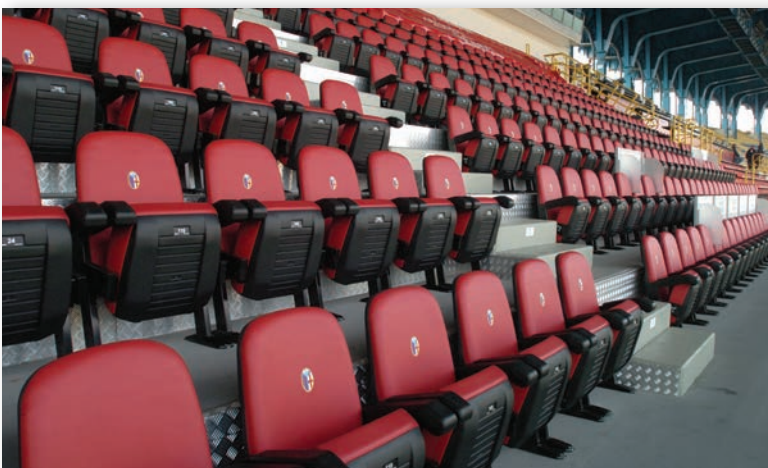

S07696

Poltrona VIP per gradinate di stadi e palazzi dello sport disponibile in vari modelli marchiati "Sport System by Lino Sonogo", tutti personalizzabili a richiesta nella scelta dei colori e con il ricamo di eventuali loghi
VIP armchair for football stadium and indoor sport halls' stands available in different models branded "Sport System by Lino Sonogo", all of them customizable on colors selection and by embroidering any logos