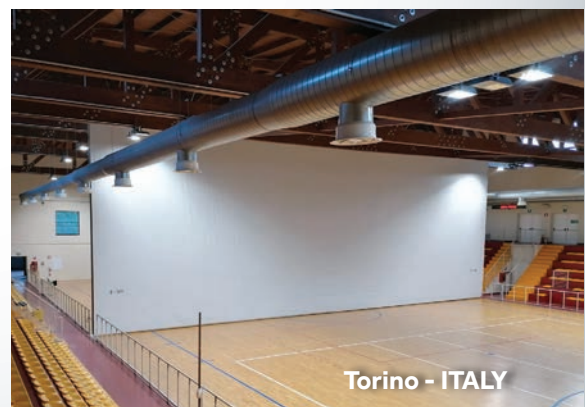

Torino - ITALY