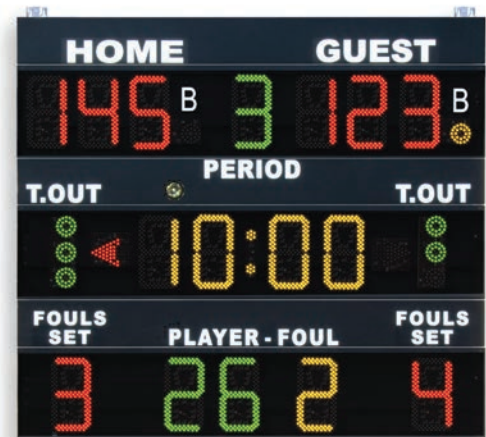

Multisport electronic scoreboard FS130 visualizing details of last foul (nr of player and nr of personal foul), dimensions 200x180 cm, cable transmission

**S05334**

Tabellone elettronico come S05332, trasmissione via radio