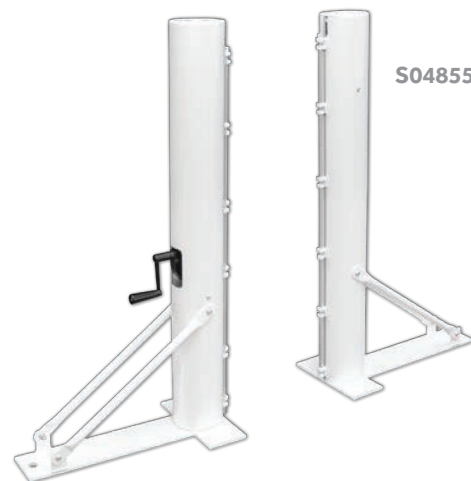

S04855

S04855

NEW

Coppia pali padel in alluminio a sezione ovale con piastra di fissaggio a terra e dispositivo tendirete

Pair of padel posts made of oval section varnished aluminium with ground plate and net tensioner