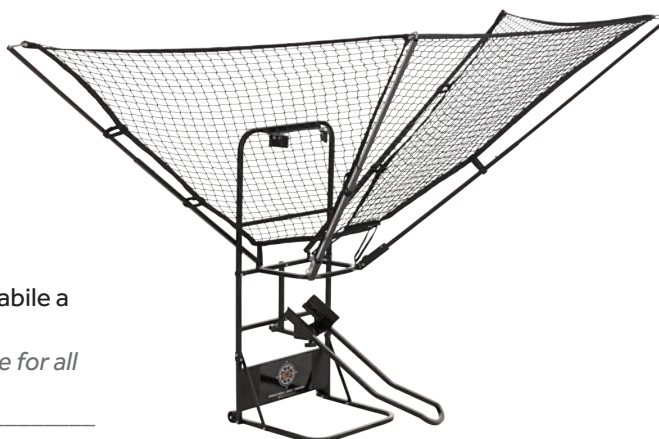

S04296

Raccoglitore di palloni Dr Dish IC3 applicabile a
qualsiasi impianto basket
*Dr Dish IC3 shot trainer rebounder suitable for all
different models of basketball backstop*