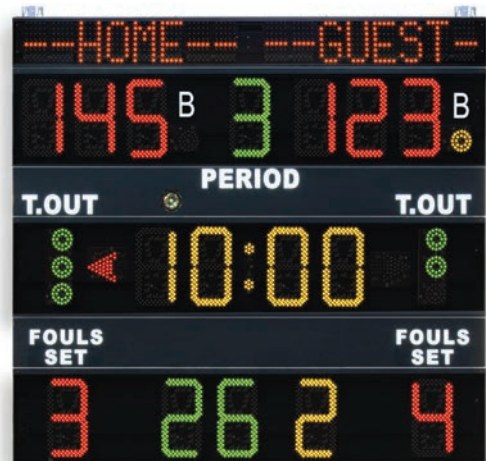

S05336 ✓ FIBA - Level 2

Tabellone elettronico multisport FS130N con nomi squadre programmabili e visualizzazione dettagli ultimo fallo (nr giocatore e nr fallo personale), dimensioni cm 200x180, trasmissione via cavo

Multisport electronic scoreboard FS130N with programmable teams' name and visualization of details of last foul (nr of player and nr of personal foul), dimensions 200x180 cm, cable transmission