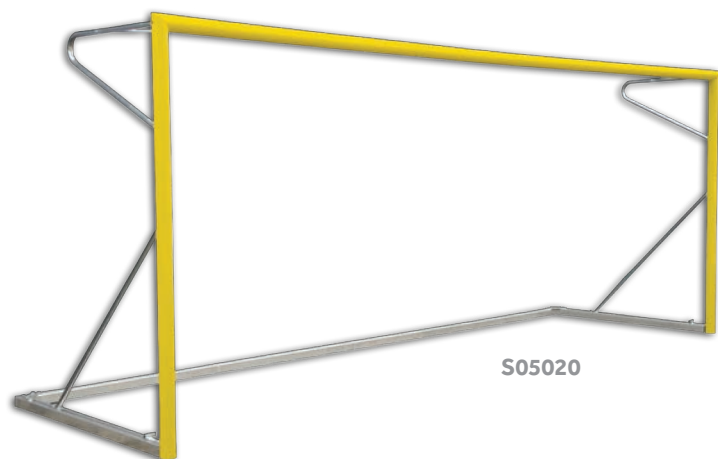

S05020

S05020

Coppia porte beach soccer in alluminio verniciato colore giallo, diametro mm 80, dimensioni cm 550x220
Pair of yellow colour aluminium beach soccer goals, round section 80 mm, dimensions 550x220 cm

S05022

Coppia reti beach soccer in nylon
Pair of nets for beach soccer made of nylon

S05024

Serie nastri demarcazione campo beach soccer con picchetti
Set of beach soccer courtlines with pickets

23

Articoli per beach volley e beach tennis *Beach volley and beach tennis equipment*

S05054

Impianto beach volley e beach tennis monotubolare in acciaio zincato a freddo, con bussole maggiorate e dispositivo tendirete
Cold galvanized steel monotubular beach volley and beach tennis system with longer ground sockets and net tensioner

S05052

Set beach volley per uso ricreativo costituito di pali componibili con tiranti e rete, trasportabile su sacca
Recreational beach volley set transportable on bag including stackable posts and net

S05056

Impianto beach volley e beach tennis monotubolare in acciaio zincato a caldo, con bussole maggiorate e dispositivo tendirete
Hot-dip galvanized steel monotubular beach volley and beach tennis system with longer ground sockets and net tensioner

S05060

Coppia protezioni imbottite per impianto beach volley e beach tennis S05054 e S05056
Pair of protective pads for beach volley and beach tennis system S05054 and S05056

SPORT SYSTEM