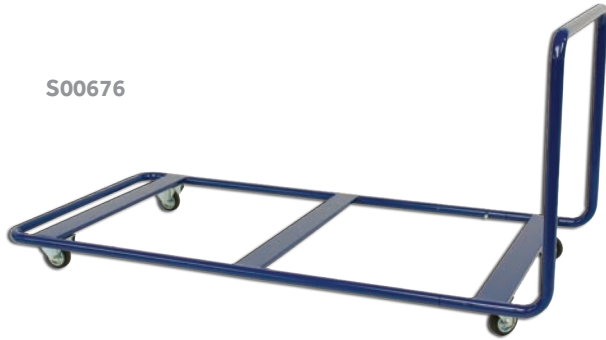

Spare cover for mats equipped with breather holes, handles and zip, slip-proof bottom side

S00676**S00676**

Carrello porta materassi in acciaio verniciato, cm 200x100, mobile su ruote

Varnished steel mat trolley, 200x100 cm, mobile on wheels