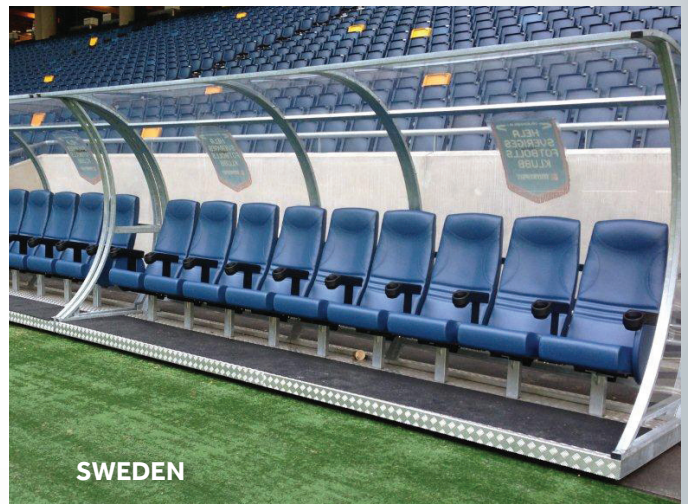

S04449

Display LED ad alta visibilità per uso esterno appositamente sagomato per installazione all'interno della protezione curva delle panchine VIP in acciaio zincato, in moduli da cm 200 facilmente gestibile con o senza PC. Utile per la trasmissione di messaggi informativi e promozionali

High visibility LED display suitable for outdoor use, curved shape in order to be installed inside protective shell of team shelters galvanized steel, in modules of 200 cm easily operating with or without PC. Useful to provide information, promote sponsors and advertise

NOTE

Esempi di personalizzazione delle panchine della linea VIP: copertura a doppia profondità con 2 file di sedute e pedana di supporto della seconda fila (Slovenia); applicazione di pedana, con poggiatesta, mobile su ruote al modello S04442 (Sweden).

Examples of customization of VIP line's team shelters: double depth protective cover with seats in 2 lanes and supporting platform for the second lane (Slovenia); application of mobile footrest platform to model S04442 (Sweden).

SWEDEN