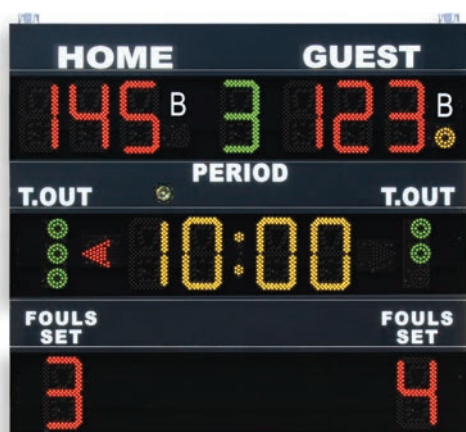

S05324

Tabellone elettronico multisport FS120 con visualizzazione falli/set, dimensioni cm 200x180, trasmissione via cavo

Multisport electronic scoreboard FS120 visualizing fouls/set, dimensions 200x180 cm, cable transmission

S05326

Tabellone elettronico come S05324, trasmissione via radio

Multisport electronic scoreboard as S05324, radio transmission