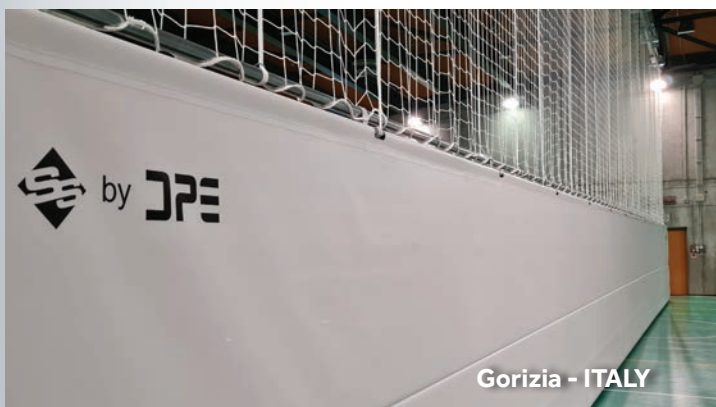

Gorizia - ITALY