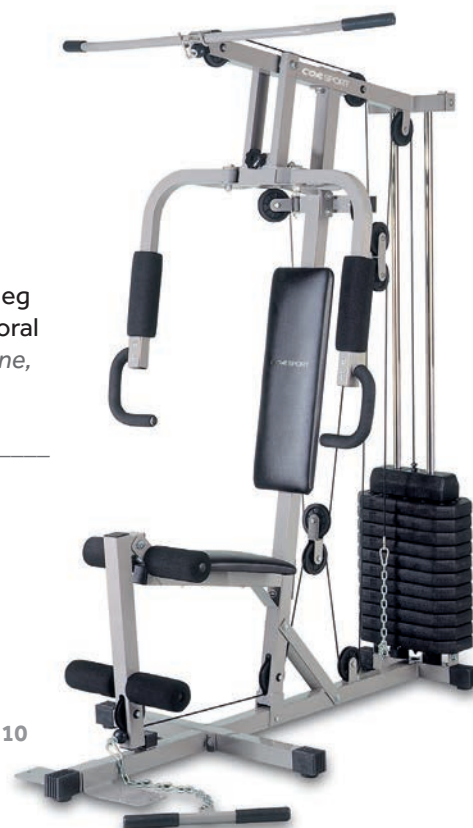

S01710

S01706

Panca per sollevamento pesi con schienale e sedile ad inclinazione regolabile su struttura in acciaio verniciato
Slant bench for weightlifting, backrest and seating element adjustable on varnished steel frame