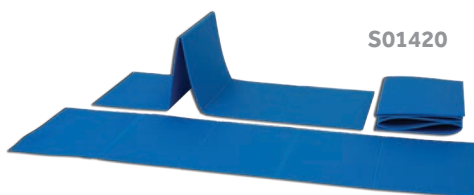

S01426

**S01426**

Stuoia Yoga arrotolabile in PVC, dimensioni cm 168x61x0,3
Yoga rollable mat made of PVC, dimensions 168x61x0.3 cm

25

**Accessori per
 Yoga e Pilates
 Accessories for
 Yoga and Pilates**

S01420

**S01420**

Stuoia pieghevole gofrata cm 180x50x0,8 in polietilene
Polyethylene folding mat 180x50x0.8 cm

S01428

**S01428**

Mattone Yoga in EVA, dimensioni cm 20x12x7,5
Yoga block made in EVA, dimensions 20x12x7.5 cm