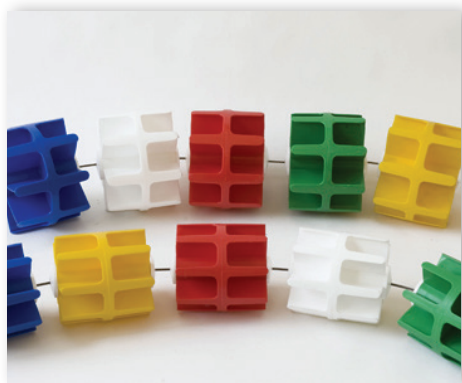

Nuoto e pallanuoto - *Swimming and waterpolo*

S05172

Corsia frangionda galleggiante con elementi in polipropilene colorato, diametro mm 110, completa di cavo, tenditore e molla, lunghezza mt 25
Swimming pool floating lane with colored polypropylene elements, diameter 110 mm, complete of cable, spring and hooks, length 25 mt