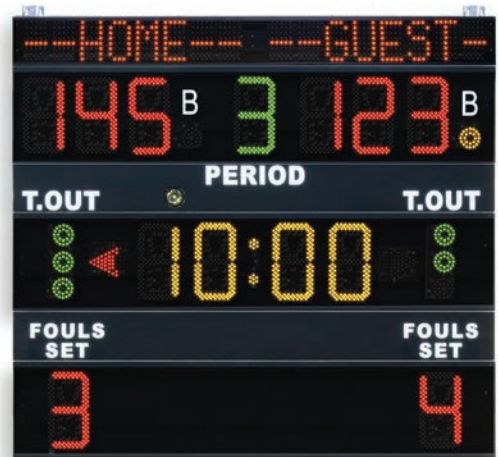

S05328 ✓ FIBA - Level 2

Tabellone elettronico multisport FS120N con nomi squadre programmabili e visualizzazione falli/set, dimensioni cm 200x180, trasmissione via cavo

Multisport electronic scoreboard FS120N with programmable teams' name and visualization of fouls/set, dimensions 200x180 cm, cable transmission