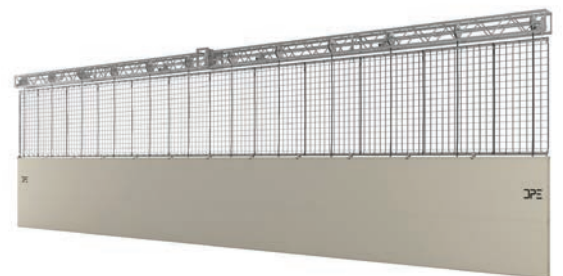

S07604

Tenda divisoria combinata per campi gioco realizzata in materiale sintetico ignifugo a doppio telo per cm 220 da terra e rete a maglia cm 10x10 per la restante altezza, scorrimento verticale con funzionamento elettrico

Play-courts combined dividing curtain made of synthetic fireproof PVC, double layer, for 220 cm on bottom part and 10x10 cm net on upper side, closing to the ceiling by electric motor