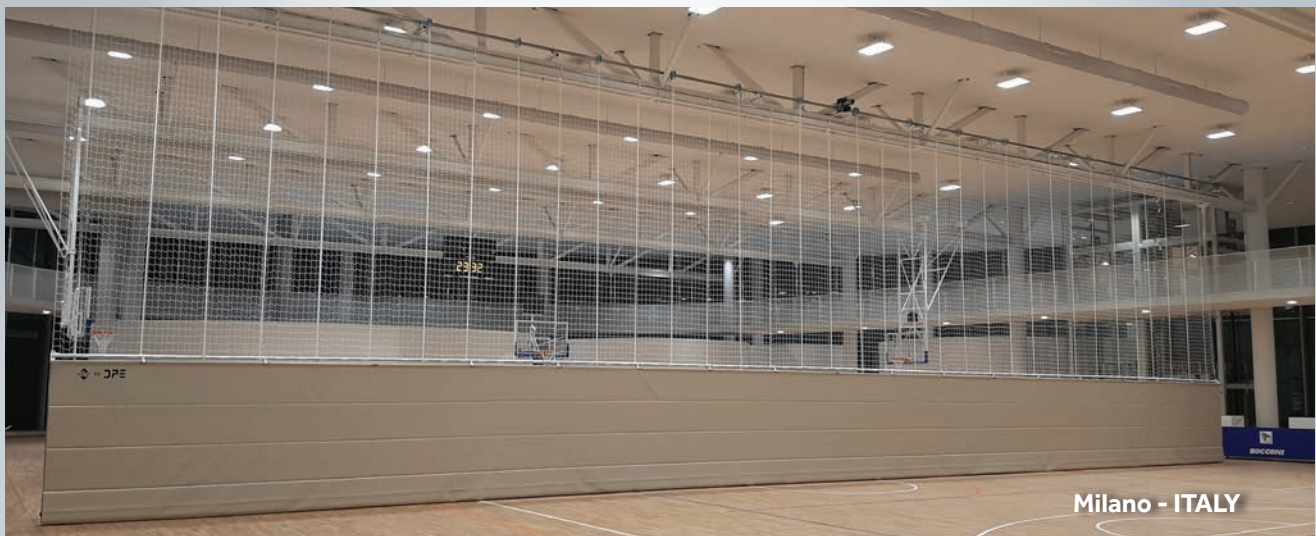

Tende e pannelli divisori - Dividing curtains and panels

REFERENZE

REFERENCES

Milano - ITALY