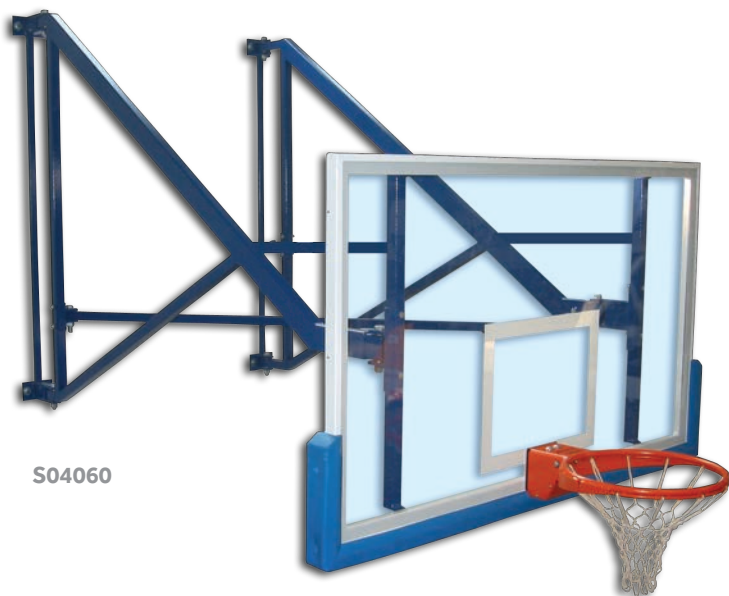

S04060

S04060

Impianto basket a muro chiudibile lateralmente, soluzione economica standard con sbalzo cm 225, tabelloni in cristallo temperato su telaio con protezione, canestri reclinabili e retine
Wall mounted side folding basketball backstops, simple standard construction 225 cm projection, tempered glass backboards on steel frame with pad, reclining rings and nets

S04062

Impianto basket a muro chiudibile lateralmente, soluzione economica standard con sbalzo cm 225, tabelloni in nobilitato bilaminato su telaio, canestri fissi e retine
Wall mounted side folding basketball backstops, simple standard construction 225 cm projection, chipboard backboards on steel frame, fixed rings and nets

NOTE

Gli impianti basket **S04056**, **S04058**, **S04060**, **S04062**, **S04064** e **S04066** possono essere realizzati anche con sbalzo diverso, a richiesta.

Basketball backstops S04056, S04058, S04060, S04062, S04064 and S04066 can be produced with different projection, on demand.