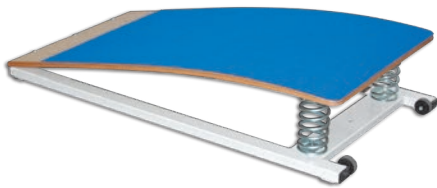

S00216

Pedana per allenamento corpo libero e ginnastica artistica con dimensioni mt 14x14, spessore mm 35, in rotoli da cm 200

Rollable mat floor for practicing artistic gymnastic exercises, dimensions 14x14 mt, thickness 35 mm, in rolls of 200 cm

S00202