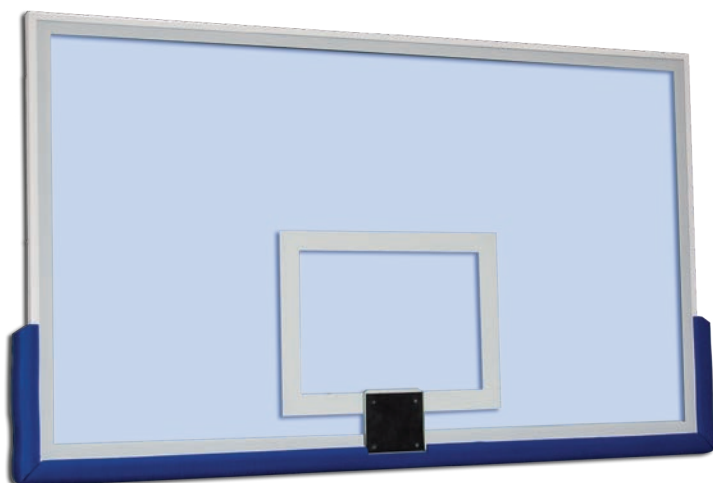

S04206 - S04208

S04208

Tabellone basket di cristallo temperato con pellicola di sicurezza, dimensioni mm 1800x1050x12 con risega, su telaio in acciaio verniciato con protezione S04222

Safety tempered glass basketball backboard with protective film, dimensions 1800x1050x12 mm with ring cutout, mounted onto varnished steel frame with pad S04222

S04210

Tabellone basket di cristallo temperato con pellicola di sicurezza, dimensioni mm 1800x1050x12 con risega, su telaio in acciaio verniciato con protezione S04224

Safety tempered glass basketball backboard with protective film, dimensions 1800x1050x12 mm with ring cutout, mounted onto varnished steel frame with pad S04224